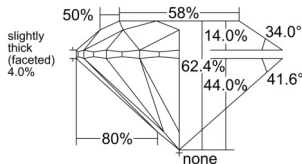

GIA®

FACSIMILE

GIA NATURAL DIAMOND DOSSIER®

April 07, 2026
GIA Report Number 2547975175
Shape and Cutting Style ..... Round Brilliant
Measurements ..... 5.68 - 5.72 x 3.56 mm

GRADING RESULTS

Carat Weight ..... 0.71 carat
Color Grade ..... G
Clarity Grade VS1
Cut Grade ..... Excellent

ADDITIONAL GRADING INFORMATION

Polish ..... Excellent
Symmetry ..... Excellent
Fluorescence ..... None
Clarity Characteristics..... Crystal, Cloud, Needle, Pinpoint
Inspection(s): GIA 2547975175

GIA REPORT 2547975175

Verify this report at GIA.edu

PROPORTIONS

Profile to actual proportions