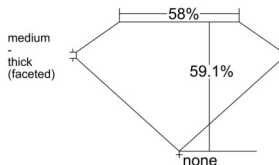

GIA®

FACSIMILE

GIA REPORT 2547980613

Verify this report at GIA.edu

GIA NATURAL DIAMOND DOSSIER®

April 08, 2026
GIA Report Number 2547980613
Shape and Cutting Style ..... Heart Brilliant
Measurements ..... 5.26 x 6.08 x 3.59 mm

GRADING RESULTS

Carat Weight ..... 0.65 carat
Color Grade ..... H
Clarity Grade VS1

ADDITIONAL GRADING INFORMATION

Polish ..... Excellent
Symmetry ..... Excellent
Fluorescence ..... None
Clarity Characteristics ..... Feather, Pinpoint
Inscription(s): GIA 2547980613

PROPORTIONS

Profile not to actual proportions

GRADING SCALES

GIA COLOR SCALE		GIA CLARITY SCALE			
COLORLESS	D	VERY VERY SLIGHTLY INCLUDED	FLAWLESS		
	E		INTERNALLY FLAWLESS		
	F	VERY SLIGHTLY INCLUDED	VVS₁		
	G		VVS₂		
	H		VS₁		
	NEAR COLORLESS	I	SLIGHTLY INCLUDED	VS₂	
		J		SI₁	
		FAINT	K	INCLUDED	SI₂
			L		I₁
			M		I₂
VERT LIGHT	N	LIGHT	I₃		
	O				
	P				
	Q				
	R