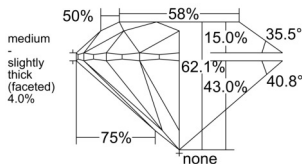

GIA®

FACSIMILE

GIA NATURAL DIAMOND DOSSIER®

April 09, 2026
GIA Report Number 2547991419
Shape and Cutting Style ..... Round Brilliant
Measurements ..... 5.35 - 5.39 x 3.34 mm

GRADING RESULTS

Carat Weight ..... 0.60 carat
Color Grade ..... F
Clarity Grade S11
Cut Grade ..... Excellent

ADDITIONAL GRADING INFORMATION

Polish ..... Excellent
Symmetry ..... Excellent
Fluorescence ..... Medium Blue
Clarity Characteristics ..... Crystal, Feather
Inscription(s): GIA 2547991419

GIA REPORT 2547991419

Verify this report at GIA.edu

PROPORTIONS

GRADING SCALES

GIA COLOR SCALE	GIA CLARITY SCALE	GIA CUT SCALE	
D	FLAWLESS	EXCELLENT	
E	INTERNALLY FLAWLESS		
F		VVS₁	VERY GOOD
G	VVS₂		
H	VS₁	GOOD	
I	VS₂		
J	S1₁	FAIR	
K	S1₂		
L	I₁	POOR	
M	I₂		
N	I₃		
O			
P			
Q			
R			
S			
T			
U			
V			
W			
X			
Y			
Z