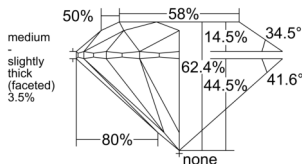

GIA®

FACSIMILE

GIA REPORT 2547997441

Verify this report at GIA.edu

GIA NATURAL DIAMOND DOSSIER®

April 09, 2026
GIA Report Number 2547997441
Shape and Cutting Style ..... Round Brilliant
Measurements ..... 4.89 - 4.92 x 3.06 mm

GRADING RESULTS

Carat Weight ..... 0.45 carat
Color Grade ..... J
Clarity Grade VS1
Cut Grade ..... Excellent

ADDITIONAL GRADING INFORMATION

Polish ..... Excellent
Symmetry ..... Excellent
Fluorescence ..... None
Clarity Characteristics ..... Feather
Inscription(s): GIA 2547997441

PROPORTIONS

Profile to actual proportions