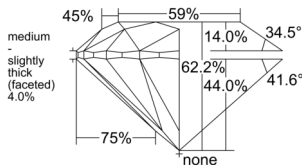

GIA®

FACSIMILE

GIA REPORT 2548056614

Verify this report at GIA.edu

GIA NATURAL DIAMOND DOSSIER®

November 21, 2025
GIA Report Number 2548056614
Shape and Cutting Style ..... Round Brilliant
Measurements ..... 4.70 - 4.74 x 2.94 mm

GRADING RESULTS

Carat Weight ..... 0.40 carat
Color Grade ..... F
Clarity Grade VVS1
Cut Grade ..... Excellent

ADDITIONAL GRADING INFORMATION

Polish ..... Excellent
Symmetry ..... Excellent
Fluorescence ..... Strong Blue
Clarity Characteristics ..... Pinpoint
Inscription(s): GIA 2548056614

PROPORTIONS

Profile to actual proportions