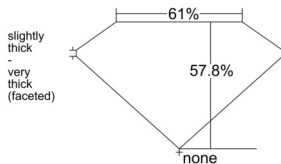

GIA®

FACSIMILE

GIA REPORT 2548068239

Verify this report at GIA.edu

GIA NATURAL DIAMOND DOSSIER®

November 24, 2025
GIA Report Number 2548068239
Shape and Cutting Style ..... Pear Brilliant
Measurements ..... 6.93 x 4.53 x 2.62 mm

GRADING RESULTS

Carat Weight ..... 0.51 carat
Color Grade ..... H
Clarity Grade VS1

ADDITIONAL GRADING INFORMATION

Polish ..... Excellent
Symmetry ..... Excellent
Fluorescence ..... None
Clarity Characteristics..... Twinning Wisp, Crystal, Pinpoint
Inscription(s): GIA 2548068239

PROPORTIONS

Profile not to actual proportions

GRADING SCALES

GIA COLOR SCALE		GIA CLARITY SCALE			
COLORLESS	D	VERY SLIGHTLY INCLUDED	FLAWLESS		
	E		INTERNALLY FLAWLESS		
	F	INCLUDED	VS₁		
	G		VS₂		
	H		VS₁		
	NEAR COLORLESS	I	SLIGHTLY INCLUDED	VS₂	
		J		SI₁	
		FAINT	K	INCLUDED	SI₂
			L		I₁
			M		I₂
VERT LIGHT	N	INCLUDED	I₃		
	O				
	P				
	Q				
	R				
LIGHT	S				
	T				
	U				
	V				
	W				
X					
Y					
Z