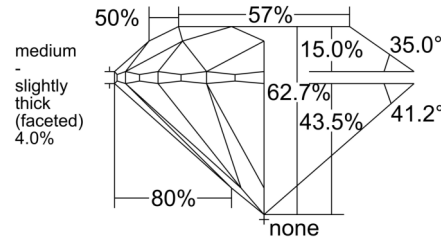

GIA REPORT
2548119346

Verify this report at GIA.edu

FACSIMILE

This is a digital representation of the original GIA Report. This representation might not be accepted in lieu of the original GIA Report in certain circumstances. The original GIA Report includes certain security features which are not reproducible on this facsimile.

GIA NATURAL DIAMOND GRADING REPORT

December 01, 2025
GIA Report Number 2548119346
Shape and Cutting Style ..... Round Brilliant
Measurements ..... 8.38 - 8.43 x 5.27 mm

GRADING RESULTS

Carat Weight ..... 2.31 carat
Color Grade ..... E
Clarity Grade VVS1
Cut Grade ..... Excellent

ADDITIONAL GRADING INFORMATION

Polish ..... Excellent
Symmetry ..... Excellent
Fluorescence ..... None
Inscription(s): GIA 2548119346

PROPORTIONS

Profile to actual proportions