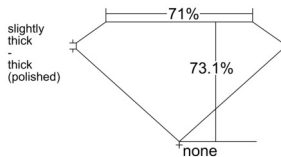

GIA®

FACSIMILE

GIA REPORT 2548163352

Verify this report at GIA.edu

GIA NATURAL DIAMOND DOSSIER®

December 08, 2025
GIA Report Number 2548163352
Shape and Cutting Style ..... Square Modified Brilliant
Measurements ..... 5.03 x 4.99 x 3.65 mm

GRADING RESULTS

Carat Weight ..... 0.80 carat
Color Grade ..... G
Clarity Grade VS1

ADDITIONAL GRADING INFORMATION

Polish ..... Excellent
Symmetry ..... Excellent
Fluorescence ..... None
Clarity Characteristics..... Crystal, Needle, Pinpoint, Cloud
Inscription(s): GIA 2548163352

PROPORTIONS

Profile not to actual proportions

GRADING SCALES

GIA COLOR SCALE		GIA CLARITY SCALE			
COLORLESS	D	VERY VERY SLIGHTLY INCLUDED	FLAWLESS		
	E		INTERNALLY FLAWLESS		
	F	VERY SLIGHTLY INCLUDED	VVS₁		
	G		VVS₂		
	H		VS₁		
	NEAR COLORLESS	I	SLIGHTLY INCLUDED	VS₂	
		J		SI₁	
		FAINT	K	INCLUDED	SI₂
			L		I₁
			M		I₂
VERT LIGHT	N	LIGHT	I₃		
	O				
	P				
	Q				
	R