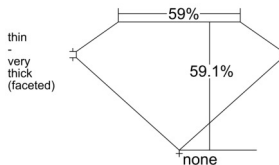

GIA®

FACSIMILE

GIA REPORT 2548180268

Verify this report at GIA.edu

GIA NATURAL DIAMOND DOSSIER®

December 08, 2025
GIA Report Number 2548180268
Shape and Cutting Style ..... Heart Brilliant
Measurements ..... 5.05 x 5.81 x 3.43 mm

GRADING RESULTS

Carat Weight ..... 0.58 carat
Color Grade I
Clarity Grade VVS1

ADDITIONAL GRADING INFORMATION

Polish ..... Excellent
Symmetry ..... Very Good
Fluorescence ..... None
Clarity Characteristics ..... Cloud, Feather, Cavity
Inscription(s): GIA 2548180268

PROPORTIONS

Profile not to actual proportions

GRADING SCALES

GIA COLOR SCALE		GIA CLARITY SCALE	
COLORLESS	D	VERY VERY SLIGHTLY INCLUDED	FLAWLESS
	E		INTERNALLY FLAWLESS
	F		VVS₁
	G		VVS₂
	H		VS₁
	I		VS₂
	J		SI₁
	K		SI₂
	L		I₁
	M		I₂
NEAR COLORLESS	N	SLIGHTLY INCLUDED	I₃
	O		
	P		
	Q		
FAINT	R		
	S		
	T		
	U		
VERT LIGHT	V		
	W		
	X		
	Y		
LIGHT	Z