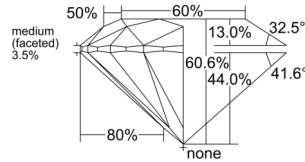

GIA®

FACSIMILE

GIA REPORT 2548228225

Verify this report at GIA.edu

GIA NATURAL DIAMOND DOSSIER®

December 17, 2025
GIA Report Number 2548228225
Shape and Cutting Style ..... Round Brilliant
Measurements ..... 4.58 - 4.59 x 2.78 mm

GRADING RESULTS

Carat Weight ..... 0.35 carat
Color Grade ..... E
Clarity Grade S11
Cut Grade ..... Excellent

ADDITIONAL GRADING INFORMATION

Polish ..... Excellent
Symmetry ..... Excellent
Fluorescence ..... None
Clarity Characteristics ..... Crystal
Inscription(s): GIA 2548228225

PROPORTIONS

Profile to actual proportions

GRADING SCALES

GIA COLOR SCALE	GIA CLARITY SCALE	GIA CUT SCALE	
D	FLAWLESS	EXCELLENT	
E	INTERNALLY FLAWLESS		
F		VVS₁	VERY GOOD
G	VVS₂		
H	VS₁	GOOD	
I	VS₂		
J	S1₁	FAIR	
K	S1₂		
L	I₁	POOR	
M	I₂		
N	I₃		
O			
P			
Q			
R			
S			
T			
U			
V			
W			
X			
Y			
Z