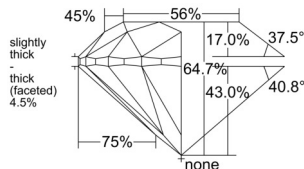

GIA®

FACSIMILE

GIA REPORT 2548302451

Verify this report at GIA.edu

GIA NATURAL DIAMOND DOSSIER®

December 25, 2025
GIA Report Number 2548302451
Shape and Cutting Style ..... Round Brilliant
Measurements ..... 4.93 - 4.98 x 3.20 mm

GRADING RESULTS

Carat Weight ..... 0.50 carat
Color Grade ..... F
Clarity Grade VS1
Cut Grade ..... Very Good

ADDITIONAL GRADING INFORMATION

Polish ..... Very Good
Symmetry ..... Very Good
Fluorescence ..... None
Clarity Characteristics ..... Cloud, Pinpoint
Inscription(s): GIA 2548302451

PROPORTIONS

Profile to actual proportions