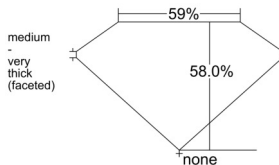

GIA®

FACSIMILE

GIA REPORT 2548306110

Verify this report at GIA.edu

GIA NATURAL DIAMOND DOSSIER®

December 25, 2025
GIA Report Number 2548306110
Shape and Cutting Style ..... Heart Brilliant
Measurements ..... 5.74 x 6.49 x 3.77 mm

GRADING RESULTS

Carat Weight ..... 0.80 carat
Color Grade ..... G
Clarity Grade VS1

ADDITIONAL GRADING INFORMATION

Polish ..... Excellent
Symmetry ..... Excellent
Fluorescence ..... Faint
Clarity Characteristics ..... Crystal, Cloud, Feather
Inscription(s): GIA 2548306110

PROPORTIONS

Profile not to actual proportions

GRADING SCALES

GIA COLOR SCALE		GIA CLARITY SCALE	
COLORLESS	D	VERY VERY SLIGHTLY INCLUDED	FLAWLESS
	E		INTERNALLY FLAWLESS
	F		VVS₁
	G		VVS₂
	H		VS₁
	I		VS₂
	J		SI₁
	K		SI₂
	L		I₁
	M		I₂
NEAR COLORLESS	N	SLIGHTLY INCLUDED	I₃
	O		
	P		
	Q		
FAINT	R		
	S		
	T		
	U		
VERY LIGHT	V		
	W		
	X		
	Y		
LIGHT	Z