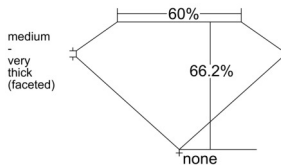

GIA®

FACSIMILE

GIA REPORT 2548331178

Verify this report at GIA.edu

GIA NATURAL DIAMOND DOSSIER®

December 27, 2025
GIA Report Number 2548331178
Shape and Cutting Style ..... Oval Brilliant
Measurements ..... 6.68 x 5.16 x 3.42 mm

GRADING RESULTS

Carat Weight ..... 0.80 carat
Color Grade ..... G
Clarity Grade VS2

ADDITIONAL GRADING INFORMATION

Polish ..... Excellent
Symmetry ..... Excellent
Fluorescence ..... None
Clarity Characteristics ..... Feather, Indented Natural
Inspection(s): GIA 2548331178

PROPORTIONS

Profile not to actual proportions

GRADING SCALES

GIA COLOR SCALE		GIA CLARITY SCALE			
COLORLESS	D	VERY VERY SLIGHTLY INCLUDED	FLAWLESS		
	E		INTERNALLY FLAWLESS		
	F	VERY SLIGHTLY INCLUDED	VVS₁		
	G		VVS₂		
	H		VS₁		
	NEAR COLORLESS	I	SLIGHTLY INCLUDED	VS₂	
		J		SI₁	
		FAINT	K	INCLUDED	SI₂
			L		I₁
			M		I₂
VERT LIGHT	N	LIGHT	I₃		
	O				
	P				
	Q				
	R