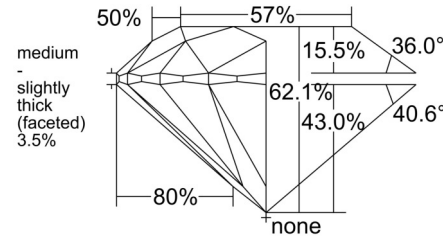

GIA NATURAL DIAMOND GRADING REPORT

March 04, 2026

GIA Report Number 2548728182

Shape and Cutting Style Round Brilliant

Measurements 6.52 - 6.55 x 4.06 mm

GRADING RESULTS

Carat Weight 1.07 carat

Color Grade F

Clarity Grade VVS1

Cut Grade Excellent

ADDITIONAL GRADING INFORMATION

Polish Excellent

Symmetry Excellent

Fluorescence None

Inscription(s): GIA 2548728182

Comments: Surface graining is not shown.

PROPORTIONS

Profile to actual proportions

CLARITY CHARACTERISTICS

KEY TO SYMBOLS*

- Pinpoint

* Red symbols denote internal characteristics (inclusions). Green or black symbols denote external characteristics (blemishes). Diagram is an approximate representation of the diamond, and symbols shown indicate type, position, and approximate size of clarity characteristics. All clarity characteristics may not be shown. Details of finish are not shown.