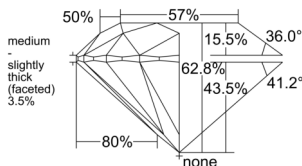

GIA®

FACSIMILE

GIA REPORT 2548769725

Verify this report at GIA.edu

GIA NATURAL DIAMOND DOSSIER®

March 09, 2026
GIA Report Number 2548769725
Shape and Cutting Style ..... Round Brilliant
Measurements ..... 4.31 - 4.34 x 2.71 mm

GRADING RESULTS

Carat Weight ..... 0.31 carat
Color Grade ..... F
Clarity Grade VS2
Cut Grade ..... Excellent

ADDITIONAL GRADING INFORMATION

Polish ..... Excellent
Symmetry ..... Excellent
Fluorescence ..... Strong Blue
Clarity Characteristics ..... Cloud, Crystal
Inscription(s): GIA 2548769725

PROPORTIONS

Profile to actual proportions