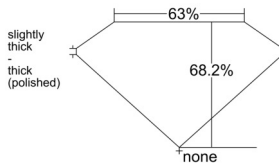

GIA®

FACSIMILE

GIA REPORT 2548773184

Verify this report at GIA.edu

GIA NATURAL DIAMOND DOSSIER®

March 09, 2026
GIA Report Number 2548773184
Shape and Cutting Style ..... Emerald Cut
Measurements ..... 6.08 x 4.47 x 3.05 mm

GRADING RESULTS

Carat Weight ..... 0.80 carat
Color Grade I
Clarity Grade VS1

ADDITIONAL GRADING INFORMATION

Polish ..... Excellent
Symmetry ..... Very Good
Fluorescence ..... Medium Blue
Clarity Characteristics ..... Crystal, Pinpoint
Inscription(s): GIA 2548773184

PROPORTIONS

Profile not to actual proportions

GRADING SCALES

GIA COLOR SCALE		GIA CLARITY SCALE			
COLORLESS	D	VERY VERY SLIGHTLY INCLUDED	FLAWLESS		
	E		INTERNALLY FLAWLESS		
	F	VERY SLIGHTLY INCLUDED	VVS₁		
	G		VVS₂		
	H		VS₁		
	NEAR COLORLESS	I	SLIGHTLY INCLUDED	VS₂	
		J		SI₁	
		FAINT	K	INCLUDED	SI₂
			L		I₁
			M		I₂
VERT LIGHT	N	LIGHT	I₃		
	O				
	P				
	Q				
	R