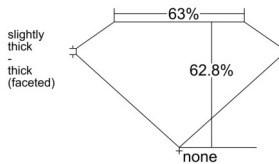

GIA®

FACSIMILE

GIA REPORT 2548786271

Verify this report at GIA.edu

GIA NATURAL DIAMOND DOSSIER®

March 11, 2026
GIA Report Number 2548786271
Shape and Cutting Style ..... Marquise Brilliant
Measurements ..... 7.00 x 3.67 x 2.30 mm

GRADING RESULTS

Carat Weight ..... 0.34 carat
Color Grade ..... E
Clarity Grade VVS1

ADDITIONAL GRADING INFORMATION

Polish ..... Excellent
Symmetry ..... Excellent
Fluorescence ..... Faint
Clarity Characteristics ..... Cloud, Pinpoint
Inscription(s): GIA 2548786271

PROPORTIONS

Profile not to actual proportions

GRADING SCALES

GIA COLOR SCALE		GIA CLARITY SCALE			
COLORLESS	D	VERY VERY SLIGHTLY INCLUDED	FLAWLESS		
	E		INTERNALLY FLAWLESS		
	F	VERY SLIGHTLY INCLUDED	VVS₁		
	G		VVS₂		
	H		VS₁		
	NEAR COLORLESS	I	SLIGHTLY INCLUDED	VS₂	
		J		SI₁	
		FAINT	K	INCLUDED	SI₂
			L		I₁
			M		I₂
VERT LIGHT	N		INCLUDED	I₃	
	O				
	P				
	Q				
	R				
LIGHT	S				
	T				
	U				
	V				
	W				
	X				
Y					
Z