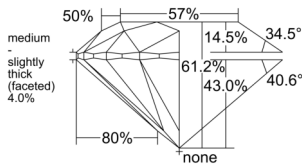

GIA®

FACSIMILE

GIA REPORT 2548855523

Verify this report at GIA.edu

GIA NATURAL DIAMOND DOSSIER®

March 20, 2026
GIA Report Number 2548855523
Shape and Cutting Style ..... Round Brilliant
Measurements ..... 5.43 - 5.48 x 3.34 mm

GRADING RESULTS

Carat Weight ..... 0.61 carat
Color Grade ..... D
Clarity Grade S11
Cut Grade ..... Excellent

ADDITIONAL GRADING INFORMATION

Polish ..... Excellent
Symmetry ..... Excellent
Fluorescence ..... Faint
Clarity Characteristics ..... Crystal
Inscription(s): GIA 2548855523

PROPORTIONS

Profile to actual proportions

GRADING SCALES

GIA COLOR SCALE

COLOURESS	D
	E
	F
	G
	H
	I
	J
NEAR COLOURESS	K
	L
FAIN	M
	N
	O
	P
VERY LIGHT	Q
	R
	S
	T
	U
	V
	W
	X
	Y
LIGHT	Z

GIA CLARITY SCALE

FLAWLESS	INTERNAL FLAWLESS	
		EXCELLENT
VERY VERY SLIGHTLY INCLUDED	VVS₁	
	VVS₂	
VERY SLIGHTLY INCLUDED	VS₁	
	VS₂	
SLIGHTLY INCLUDED	S1₁	
	S1₂	
INCLUDED	I₁	
	I₂	
	I₃	
POOR		

GIA CUT SCALE

EXCELLENT
VERY GOOD
GOOD
FAIR
POOR