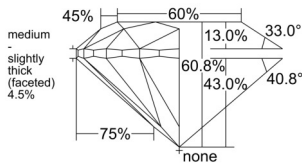

GIA®

FACSIMILE

GIA REPORT 2548925695

Verify this report at GIA.edu

GIA NATURAL DIAMOND DOSSIER®

April 01, 2026
GIA Report Number 2548925695
Shape and Cutting Style ..... Round Brilliant
Measurements ..... 5.67 - 5.71 x 3.46 mm

GRADING RESULTS

Carat Weight ..... 0.70 carat
Color Grade ..... F
Clarity Grade VS2
Cut Grade ..... Excellent

ADDITIONAL GRADING INFORMATION

Polish ..... Excellent
Symmetry ..... Excellent
Fluorescence ..... Medium Blue
Clarity Characteristics ..... Crystal, Cloud
Inscription(s): GIA 2548925695

PROPORTIONS

Profile to actual proportions

GRADING SCALES

GIA COLOR SCALE	GIA CLARITY SCALE	GIA CUT SCALE	
D	FLAWLESS	EXCELLENT	
E	INTERNALLY FLAWLESS		
F		VVS₁	VERY GOOD
G	VVS₂		
H	VS₁	GOOD	
I	VS₂		
J	SI₁	FAIR	
K	SI₂		
L	I₁	POOR	
M	I₂		
N	I₃		
O			
P			
Q			
R			
S			
T			
U			
V			
W			
X			
Y			
Z