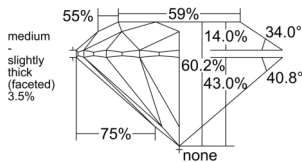

GIA®

FACSIMILE

GIA REPORT 2548931644

Verify this report at GIA.edu

GIA NATURAL DIAMOND DOSSIER®

April 02, 2026
GIA Report Number 2548931644
Shape and Cutting Style ..... Round Brilliant
Measurements ..... 4.71 - 4.74 x 2.85 mm

GRADING RESULTS

Carat Weight ..... 0.39 carat
Color Grade I
Clarity Grade S11
Cut Grade ..... Excellent

ADDITIONAL GRADING INFORMATION

Polish ..... Excellent
Symmetry ..... Excellent
Fluorescence ..... None
Clarity Characteristics ..... Cloud, Crystal
Inscription(s): GIA 2548931644

PROPORTIONS

Profile to actual proportions

GRADING SCALES

GIA COLOR SCALE	GIA CLARITY SCALE	GIA CUT SCALE	
D	FLAWLESS	EXCELLENT	
E	INTERNALLY FLAWLESS		
F		VVS₁	VERY GOOD
G	VVS₂		
H	VS₁	GOOD	
I	VS₂		
J	S1₁	FAIR	
K	S1₂		
L	I₁	POOR	
M	I₂		
N	I₃		
O			
P			
Q			
R			
S			
T			
U			
V			
W			
X			
Y			
Z