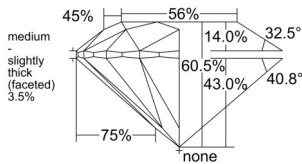

GIA®

FACSIMILE

GIA REPORT 2548943541

Verify this report at GIA.edu

GIA NATURAL DIAMOND DOSSIER®

April 01, 2026
GIA Report Number 2548943541
Shape and Cutting Style ..... Round Brilliant
Measurements ..... 5.44 - 5.47 x 3.30 mm

GRADING RESULTS

Carat Weight ..... 0.60 carat
Color Grade ..... D
Clarity Grade S11
Cut Grade ..... Excellent

ADDITIONAL GRADING INFORMATION

Polish ..... Excellent
Symmetry ..... Very Good
Fluorescence ..... None
Clarity Characteristics ..... Crystal, Needle, Knot
Inscription(s): GIA 2548943541

PROPORTIONS

Profile to actual proportions

GRADING SCALES

GIA COLOR SCALE

COLOURESS	D
	E
	F
	G
	H
	I
	J
NEAR COLOURESS	K
	L
FAIN	M
	N
	O
	P
	R
VERY LIGHT	S
	T
	U
	V
	W
	X
	Y
LIGHT	Z

GIA CLARITY SCALE

FLAWLESS	VERY VERY SLIGHTLY INCLUDED	VS₁	VS₂	SI₁	SI₂	I₁	I₂	I₃	
									INTERNALLY FLAWLESS

GIA CUT SCALE

EXCELLENT
VERY GOOD
GOOD
FAIR
POOR