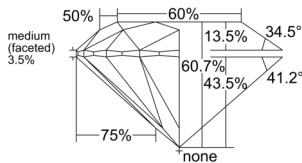

GIA®

FACSIMILE

GIA REPORT 2548955439

Verify this report at GIA.edu

GIA NATURAL DIAMOND DOSSIER®

April 06, 2026
GIA Report Number 2548955439
Shape and Cutting Style ..... Round Brilliant
Measurements ..... 4.27 - 4.30 x 2.60 mm

GRADING RESULTS

Carat Weight ..... 0.29 carat
Color Grade ..... E
Clarity Grade VS1
Cut Grade ..... Excellent

ADDITIONAL GRADING INFORMATION

Polish ..... Excellent
Symmetry ..... Excellent
Fluorescence ..... None
Clarity Characteristics ..... Cloud, Pinpoint
Inscription(s): GIA 2548955439

PROPORTIONS

Profile to actual proportions