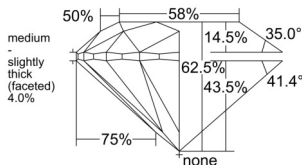

GIA®

FACSIMILE

GIA REPORT 2548984646

Verify this report at GIA.edu

GIA NATURAL DIAMOND DOSSIER®

April 09, 2026
GIA Report Number 2548984646
Shape and Cutting Style ..... Round Brilliant
Measurements ..... 4.43 - 4.45 x 2.78 mm

GRADING RESULTS

Carat Weight ..... 0.34 carat
Color Grade ..... J
Clarity Grade VS1
Cut Grade ..... Excellent

ADDITIONAL GRADING INFORMATION

Polish ..... Excellent
Symmetry ..... Excellent
Fluorescence ..... None
Clarity Characteristics..... Crystal, Cloud, Pinpoint
Inscription(s): GIA 2548984646

PROPORTIONS

Profile to actual proportions

GRADING SCALES

GIA COLOR SCALE	GIA CLARITY SCALE	GIA CUT SCALE
COLOURLESS	FLAWLESS	EXCELLENT
D	INTERNALLY FLAWLESS	
E	VVS₁	VERY GOOD
F		
G	VS₁	GOOD
H		
I	SI₁	FAIR
J		
K	I₁	POOR
L		
M	I₂	
N		
O	I₃	
P		
Q		
R		
S		
T		
U		
V		
W		
X		
Y		
Z