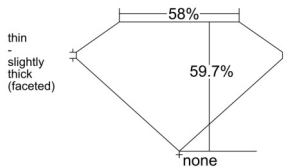

GIA®

FACSIMILE

GIA REPORT 2554026681

Verify this report at GIA.edu

GIA NATURAL DIAMOND DOSSIER®

April 14, 2026
GIA Report Number 2554026681
Shape and Cutting Style ..... Heart Brilliant
Measurements ..... 5.68 x 6.30 x 3.76 mm

GRADING RESULTS

Carat Weight ..... 0.76 carat
Color Grade ..... G
Clarity Grade ..... Internally Flawless

ADDITIONAL GRADING INFORMATION

Polish ..... Excellent
Symmetry ..... Very Good
Fluorescence ..... None
Clarity Characteristics ..... Minor Details of Polish
Inscription(s): GIA 2554026681

PROPORTIONS

Profile not to actual proportions

GRADING SCALES

GIA COLOR SCALE		GIA CLARITY SCALE			
COLORLESS	D	VERY VERY SLIGHTLY INCLUDED	FLAWLESS		
	E		INTERNALLY FLAWLESS		
	F	VERY SLIGHTLY INCLUDED	VVS₁		
	G		VVS₂		
	H		VS₁		
	NEAR COLORLESS	I	SLIGHTLY INCLUDED	VS₂	
		J		SI₁	
		FAINT	K	INCLUDED	SI₂
			L		I₁
			M		I₂
VERT LIGHT	N	LIGHT	I₃		
	O				
	P				
	Q				
	R