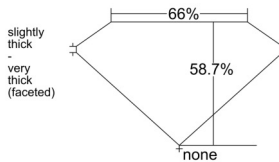

GIA®

FACSIMILE

GIA REPORT 2554072251

Verify this report at GIA.edu

GIA NATURAL DIAMOND DOSSIER®

April 18, 2026
GIA Report Number 2554072251
Shape and Cutting Style ..... Heart Brilliant
Measurements ..... 4.20 x 4.95 x 2.90 mm

GRADING RESULTS

Carat Weight ..... 0.36 carat
Color Grade ..... G
Clarity Grade VS1

ADDITIONAL GRADING INFORMATION

Polish ..... Very Good
Symmetry ..... Very Good
Fluorescence ..... None
Clarity Characteristics ..... Feather
Inscription(s): GIA 2554072251

PROPORTIONS

Profile not to actual proportions

GRADING SCALES

GIA COLOR SCALE		GIA CLARITY SCALE			
COLORLESS	D	VERY VERY SLIGHTLY INCLUDED	FLAWLESS		
	E		INTERNALLY FLAWLESS		
	F	VERY SLIGHTLY INCLUDED	VVS₁		
	G		VVS₂		
	H		VS₁		
	NEAR COLORLESS	I	SLIGHTLY INCLUDED	VS₂	
		J		SI₁	
		FAINT	K	INCLUDED	SI₂
			L		I₁
			M		I₂
VERT LIGHT	N	LIGHT	I₃		
	O				
	P				
	Q				
	R