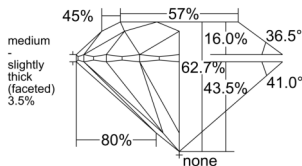

GIA®

FACSIMILE

GIA REPORT 2554077381

Verify this report at GIA.edu

GIA NATURAL DIAMOND DOSSIER®

April 20, 2026
GIA Report Number 2554077381
Shape and Cutting Style ..... Round Brilliant
Measurements ..... 5.35 - 5.38 x 3.36 mm

GRADING RESULTS

Carat Weight ..... 0.60 carat
Color Grade ..... G
Clarity Grade S11
Cut Grade ..... Excellent

ADDITIONAL GRADING INFORMATION

Polish ..... Excellent
Symmetry ..... Excellent
Fluorescence ..... None
Clarity Characteristics..... Reflecting Surface Graining, Feather
Inscription(s): GIA 2554077381

PROPORTIONS

GRADING SCALES

GIA COLOR SCALE

COLOREDNESS	D
	E
	F
	G
	H
	I
	J
NEAR COLORLESS	K
	L
Faint	M
	N
	O
	P
Very Light	Q
	R
	S
	T
	U
	V
Light	W
	X
	Y
	Z

GIA CLARITY SCALE

VERY VERY SLIGHTLY INCLUDED	FLAWLESS
	INTERNALLY FLAWLESS
VERY SLIGHTLY INCLUDED	VVS₁
	VVS₂
SLIGHTLY INCLUDED	VS₁
	VS₂
INCLUDED	SI₁
	SI₂
	I₁
	I₂
	I₃

GIA CUT SCALE

EXCELLENT
VERY GOOD
GOOD
FAIR
POOR