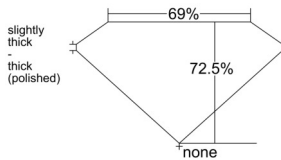

GIA®

FACSIMILE

GIA REPORT 2554082386

Verify this report at GIA.edu

GIA NATURAL DIAMOND DOSSIER®

April 21, 2026
GIA Report Number 2554082386
Shape and Cutting Style ..... Square Modified Brilliant
Measurements ..... 4.58 x 4.57 x 3.31 mm

GRADING RESULTS

Carat Weight ..... 0.61 carat
Color Grade ..... F
Clarity Grade VS2

ADDITIONAL GRADING INFORMATION

Polish ..... Excellent
Symmetry ..... Very Good
Fluorescence ..... None
Clarity Characteristics..... Crystal, Cloud, Feather, Knot
Inscription(s): GIA 2554082386

PROPORTIONS

Profile not to actual proportions

GRADING SCALES

GIA COLOR SCALE		GIA CLARITY SCALE			
COLORLESS	D	VERY VERY SLIGHTLY INCLUDED	FLAWLESS		
	E		INTERNALLY FLAWLESS		
	F	VERY SLIGHTLY INCLUDED	VVS₁		
	G		VVS₂		
	H		VS₁		
	NEAR COLORLESS	I	SLIGHTLY INCLUDED	VS₂	
		J		SI₁	
		FAINT	K	INCLUDED	SI₂
			L		I₁
			M		I₂
VERT LIGHT	N	LIGHT	I₃		
	O				
	P				
	Q				
	R