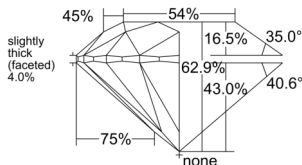

GIA®

FACSIMILE

GIA REPORT 2554082936

Verify this report at GIA.edu

GIA NATURAL DIAMOND DOSSIER®

April 21, 2026
GIA Report Number 2554082936
Shape and Cutting Style ..... Round Brilliant
Measurements ..... 5.37 - 5.41 x 3.39 mm

GRADING RESULTS

Carat Weight ..... 0.61 carat
Color Grade ..... G
Clarity Grade S11
Cut Grade ..... Excellent

ADDITIONAL GRADING INFORMATION

Polish ..... Excellent
Symmetry ..... Excellent
Fluorescence ..... None
Clarity Characteristics ..... Cloud
Inscription(s): GIA 2554082936

PROPORTIONS

Profile to actual proportions