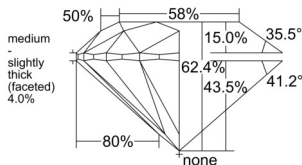

GIA®

FACSIMILE

GIA REPORT 2554098954

Verify this report at GIA.edu

GIA NATURAL DIAMOND DOSSIER®

May 02, 2026
GIA Report Number 2554098954
Shape and Cutting Style ..... Round Brilliant
Measurements ..... 5.38 - 5.42 x 3.37 mm

GRADING RESULTS

Carat Weight ..... 0.60 carat
Color Grade ..... D
Clarity Grade VS1
Cut Grade ..... Excellent

ADDITIONAL GRADING INFORMATION

Polish ..... Excellent
Symmetry ..... Excellent
Fluorescence ..... Medium Blue
Clarity Characteristics..... Knot, Pinpoint, Cloud, Indented Natural
Inscription(s): GIA 2554098954

PROPORTIONS

GRADING SCALES

GIA COLOR SCALE

COLOREDNESS	D
	E
	F
	G
	H
	I
	J
NEAR COLORLESS	K
	L
Faint	M
	N
	O
	P
	Q
	R
	S
	T
	U
	V
	W
	X
	Y
	Z

GIA CLARITY SCALE

VERY VERY SLIGHTLY INCLUDED	FLAWLESS
	INTERNALLY FLAWLESS
VERY SLIGHTLY INCLUDED	VVS₁
	VVS₂
SLIGHTLY INCLUDED	VS₁
	VS₂
INCLUDED	SI₁
	SI₂
	I₁
	I₂
	I₃

GIA CUT SCALE

EXCELLENT
VERY GOOD
GOOD
FAIR
POOR