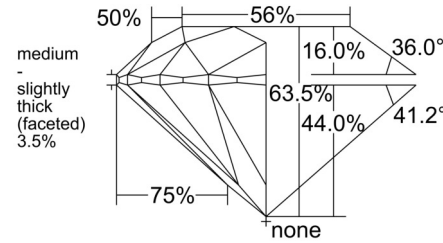

GIA NATURAL DIAMOND GRADING REPORT

April 22, 2026  
 GIA Report Number ..... 2554099439  
 Shape and Cutting Style ..... Round Brilliant  
 Measurements ..... 6.32 - 6.35 x 4.02 mm

GRADING RESULTS

Carat Weight ..... 1.00 carat  
 Color Grade ..... H  
 Clarity Grade ..... SI2  
 Cut Grade ..... Excellent

PROPORTIONS

Profile to actual proportions

CLARITY CHARACTERISTICS

KEY TO SYMBOLS\*

- Twinning Wisp
- Feather
- Cloud
- Cavity
- Indented Natural
- Natural

\* Red symbols denote internal characteristics (inclusions). Green or black symbols denote external characteristics (blemishes). Diagram is an approximate representation of the diamond, and symbols shown indicate type, position, and approximate size of clarity characteristics. All clarity characteristics may not be shown. Details of finish are not shown.