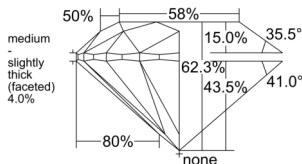

GIA®

FACSIMILE

GIA REPORT 2554103695

Verify this report at GIA.edu

GIA NATURAL DIAMOND DOSSIER®

April 30, 2026
GIA Report Number 2554103695
Shape and Cutting Style ..... Round Brilliant
Measurements ..... 4.74 - 4.78 x 2.97 mm

GRADING RESULTS

Carat Weight ..... 0.42 carat
Color Grade ..... E
Clarity Grade S11
Cut Grade ..... Excellent

ADDITIONAL GRADING INFORMATION

Polish ..... Excellent
Symmetry ..... Excellent
Fluorescence ..... None
Clarity Characteristics ..... Cloud
Inscription(s): GIA 2554103695

PROPORTIONS

GRADING SCALES

GIA COLOR SCALE

COLOREDNESS	D
	E
	F
	G
	H
	I
	J
NEAR COLORLESS	K
	L
FAIN	M
	N
	O
	P
	Q
VERY LIGHT	R
	S
	T
	U
	V
	W
	X
	Y
LIGHT	Z

GIA CLARITY SCALE

FLAWLESS	INTERNAL FLAWLESS	
		FLAWLESS
VERY VERY SLIGHTLY INCLUDED	VVS₁	
	VVS₂	
VERY SLIGHTLY INCLUDED	VS₁	
	VS₂	
SLIGHTLY INCLUDED	SI₁	
	SI₂	
INCLUDED	I₁	
	I₂	
	I₃	

GIA CUT SCALE

EXCELLENT
VERY GOOD
GOOD
FAIR
POOR