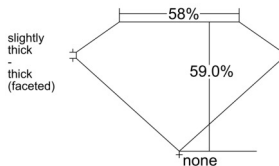

GIA®

FACSIMILE

GIA REPORT 2554105785

Verify this report at GIA.edu

GIA NATURAL DIAMOND DOSSIER®

April 23, 2026
GIA Report Number 2554105785
Shape and Cutting Style ..... Heart Brilliant
Measurements ..... 5.07 x 5.58 x 3.29 mm

GRADING RESULTS

Carat Weight ..... 0.54 carat
Color Grade ..... E
Clarity Grade VVS1

ADDITIONAL GRADING INFORMATION

Polish ..... Excellent
Symmetry ..... Excellent
Fluorescence ..... None
Clarity Characteristics ..... Pinpoint
Inscription(s): GIA 2554105785

PROPORTIONS

Profile not to actual proportions

GRADING SCALES

GIA COLOR SCALE		GIA CLARITY SCALE	
NEAR COLORLESS	VERY SLIGHTLY INCLUDED	VERY SLIGHTLY INCLUDED	INCLUDED
D	VERY SLIGHTLY INCLUDED	FLAWLESS	INTERNAL FLAWLESS
E		FLAWLESS	
F		VVS₁	
G		VVS₂	
H		VS₁	
I		VS₂	
J		SI₁	
K		SI₂	
L		I₁	
M		I₂	
N	I₃		
O			
P			
Q			
R			
S			
T			
U			
V			
W			
X			
Y			
Z