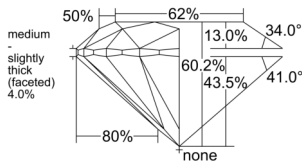

GIA®

FACSIMILE

GIA REPORT 2554109571

Verify this report at GIA.edu

GIA NATURAL DIAMOND DOSSIER®

May 04, 2026
GIA Report Number 2554109571
Shape and Cutting Style ..... Round Brilliant
Measurements ..... 4.34 - 4.35 x 2.61 mm

GRADING RESULTS

Carat Weight ..... 0.30 carat
Color Grade I
Clarity Grade VVS2
Cut Grade ..... Excellent

ADDITIONAL GRADING INFORMATION

Polish ..... Excellent
Symmetry ..... Excellent
Fluorescence ..... None
Clarity Characteristics ..... Cloud, Pinpoint
Inscription(s): GIA 2554109571

PROPORTIONS

Profile to actual proportions

GRADING SCALES

GIA COLOR SCALE	GIA CLARITY SCALE	GIA CUT SCALE
COLOURLESS	FLAWLESS	EXCELLENT
D	INTERNALLY FLAWLESS	
E	VVS₁	VERY GOOD
F		
G	VS₁	GOOD
H		
I	SI₁	FAIR
J		
K	I₁	POOR
L		
M	I₂	
N		
O	I₃	
P		
Q		
R		
S		
T		
U		
V		
W		
X		
Y		
Z