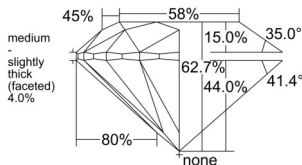

GIA®

FACSIMILE

GIA REPORT 2554109683

Verify this report at GIA.edu

GIA NATURAL DIAMOND DOSSIER®

April 23, 2026
GIA Report Number 2554109683
Shape and Cutting Style ..... Round Brilliant
Measurements ..... 5.36 - 5.39 x 3.37 mm

GRADING RESULTS

Carat Weight ..... 0.60 carat
Color Grade ..... H
Clarity Grade VS2
Cut Grade ..... Excellent

ADDITIONAL GRADING INFORMATION

Polish ..... Excellent
Symmetry ..... Excellent
Fluorescence ..... Strong Blue
Clarity Characteristics ..... Crystal
Inscription(s): GIA 2554109683

PROPORTIONS

GRADING SCALES

GIA COLOR SCALE

COLORESS	D
	E
	F
	G
	H
	I
	J
NEAR COLORESS	K
	L
FANIT	M
	N
	O
	P
VERY LIGHT	Q
	R
	S
	T
	U
	V
	W
	X
	Y
LIGHT	Z

GIA CLARITY SCALE

FLAWLESS	INTERNAL FLAWLESS	
		EXCELLENT
VERY VERY SLIGHTLY INCLUDED	VVS₁	
	VVS₂	
VERY SLIGHTLY INCLUDED	VS₁	
	VS₂	
SLIGHTLY INCLUDED	SI₁	
	SI₂	
INCLUDED	I₁	
	I₂	
	I₃	
POOR		

GIA CUT SCALE

EXCELLENT
VERY GOOD
GOOD
FAIR
POOR