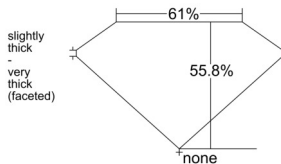

GIA®

FACSIMILE

GIA REPORT 2554113946

Verify this report at GIA.edu

GIA NATURAL DIAMOND DOSSIER®

April 24, 2026
GIA Report Number 2554113946
Shape and Cutting Style ..... Heart Brilliant
Measurements ..... 4.54 x 5.29 x 2.95 mm

GRADING RESULTS

Carat Weight ..... 0.42 carat
Color Grade ..... F
Clarity Grade VS1

ADDITIONAL GRADING INFORMATION

Polish ..... Very Good
Symmetry ..... Very Good
Fluorescence ..... None
Clarity Characteristics ..... Feather, Pinpoint
Inscription(s): GIA 2554113946

PROPORTIONS

Profile not to actual proportions

GRADING SCALES

GIA COLOR SCALE		GIA CLARITY SCALE			
COLORLESS	D	VERY VERY SLIGHTLY INCLUDED	FLAWLESS		
	E		INTERNALLY FLAWLESS		
	F	VERY SLIGHTLY INCLUDED	VVS₁		
	G		VVS₂		
	H		VS₁		
	NEAR COLORLESS	I	SLIGHTLY INCLUDED	VS₂	
		J		SI₁	
		FAINT	K	INCLUDED	SI₂
			L		I₁
			M		I₂
VERT LIGHT	N	LIGHT	I₃		
	O				
	P				
	Q				
	R