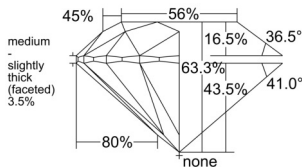

GIA®

FACSIMILE

GIA REPORT 2554119876

Verify this report at gia.edu

GIA NATURAL DIAMOND DOSSIER®

April 28, 2026
GIA Report Number 2554119876
Shape and Cutting Style ..... Round Brilliant
Measurements ..... 4.76 - 4.80 x 3.02 mm

GRADING RESULTS

Carat Weight ..... 0.42 carat
Color Grade I
Clarity Grade VS1
Cut Grade ..... Excellent

ADDITIONAL GRADING INFORMATION

Polish ..... Excellent
Symmetry ..... Excellent
Fluorescence ..... Medium Blue
Clarity Characteristics ..... Needle, Pinpoint
Inscription(s): GIA 2554119876

PROPORTIONS

GRADING SCALES

GIA COLOR SCALE	GIA CLARITY SCALE	GIA CUT SCALE
COLOURLESS	FLAWLESS	EXCELLENT
D	INTERNALLY FLAWLESS	
E	VVS₁	VERY GOOD
F		
G	VS₁	GOOD
H		
I	SI₁	FAIR
J		
K	I₁	POOR
L		
M	I₂	
N		
O	I₃	
P		
Q		
R		
S		
T		
U		
V		
W		
X		
Y		
Z