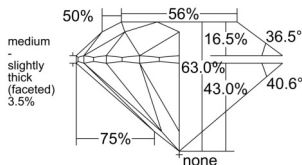

GIA®

FACSIMILE

GIA REPORT 2554157548

Verify this report at GIA.edu

GIA NATURAL DIAMOND DOSSIER®

May 05, 2026
GIA Report Number 2554157548
Shape and Cutting Style ..... Round Brilliant
Measurements ..... 5.59 - 5.67 x 3.54 mm

GRADING RESULTS

Carat Weight ..... 0.70 carat
Color Grade ..... G
Clarity Grade VS1
Cut Grade ..... Excellent

ADDITIONAL GRADING INFORMATION

Polish ..... Excellent
Symmetry ..... Very Good
Fluorescence ..... None
Clarity Characteristics ..... Crystal, Pinpoint
Inscription(s): GIA 2554157548

PROPORTIONS

GRADING SCALES

GIA COLOR SCALE

COLORLESS	D
	E
	F
	G
	H
	I
	J
NEAR COLORLESS	K
	L
Faint	M
	N
	O
	P
	Q
	R
	S
	T
	U
	V
	W
	X
	Y
Light	Z

GIA CLARITY SCALE

FLAWLESS	INTERNAL FLAWLESS	EXCELLENT	
VERY VERY SLIGHTLY INCLUDED	VVS₁	VERY GOOD	
	VVS₂		
VERY SLIGHTLY INCLUDED	VS₁	GOOD	
	VS₂		
SLIGHTLY INCLUDED	SI₁	FAIR	
	SI₂		
INCLUDED	I₁	POOR	
	I₂		
	I₃