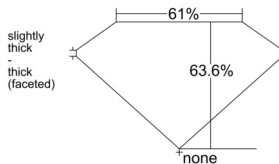

GIA®

FACSIMILE

GIA REPORT 2554159222

Verify this report at GIA.edu

GIA NATURAL DIAMOND DOSSIER®

May 02, 2026
GIA Report Number 2554159222
Shape and Cutting Style ..... Pear Brilliant
Measurements ..... 7.19 x 4.71 x 2.99 mm

GRADING RESULTS

Carat Weight ..... 0.60 carat
Color Grade ..... F
Clarity Grade VS2

ADDITIONAL GRADING INFORMATION

Polish ..... Excellent
Symmetry ..... Excellent
Fluorescence ..... None
Clarity Characteristics ..... Crystal
Inscription(s): GIA 2554159222

PROPORTIONS

Profile not to actual proportions

GRADING SCALES

GIA COLOR SCALE		GIA CLARITY SCALE			
COLORLESS	D	VERY VERY SLIGHTLY INCLUDED	FLAWLESS		
	E		INTERNALLY FLAWLESS		
	F	VERY SLIGHTLY INCLUDED	VVS₁		
	G		VVS₂		
	H		VS₁		
	NEAR COLORLESS	I	SLIGHTLY INCLUDED	VS₂	
		J		SI₁	
		FAINT	K	INCLUDED	SI₂
			L		I₁
			M		I₂
VERT LIGHT			N	LIGHT	I₃
			O		
			P		
	Q				
LIGHT	R				
	S				
	T				
	U				
	V				
	W				
	X				
	Y				
	Z