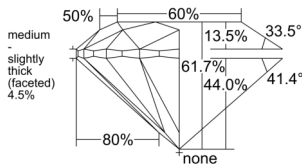

GIA®

FACSIMILE

GIA REPORT 2554161149

Verify this report at GIA.edu

GIA NATURAL DIAMOND DOSSIER®

May 08, 2026
GIA Report Number 2554161149
Shape and Cutting Style ..... Round Brilliant
Measurements ..... 4.90 - 4.94 x 3.04 mm

GRADING RESULTS

Carat Weight ..... 0.46 carat
Color Grade ..... F
Clarity Grade VS1
Cut Grade ..... Excellent

ADDITIONAL GRADING INFORMATION

Polish ..... Excellent
Symmetry ..... Excellent
Fluorescence ..... None
Clarity Characteristics ..... Cloud, Pinpoint
Inscription(s): GIA 2554161149

PROPORTIONS

Profile to actual proportions