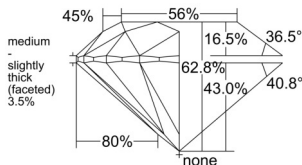

GIA®

FACSIMILE

GIA REPORT 2554162916

Verify this report at GIA.edu

GIA NATURAL DIAMOND DOSSIER®

May 08, 2026
GIA Report Number 2554162916
Shape and Cutting Style ..... Round Brilliant
Measurements ..... 4.69 - 4.72 x 2.95 mm

GRADING RESULTS

Carat Weight ..... 0.40 carat
Color Grade ..... F
Clarity Grade S11
Cut Grade ..... Excellent

ADDITIONAL GRADING INFORMATION

Polish ..... Excellent
Symmetry ..... Excellent
Fluorescence ..... None
Clarity Characteristics ..... Cloud, Feather
Inscription(s): GIA 2554162916

PROPORTIONS

GRADING SCALES

GIA COLOR SCALE

COLOREDNESS	D
	E
	F
	G
	H
	I
	J
NEAR COLORLESS	K
	L
FAIN	M
	N
	O
	P
VERY LIGHT	Q
	R
	S
	T
	U
	V
	W
	X
	Y
LIGHT	Z

GIA CLARITY SCALE

VERY VERY SLIGHTLY INCLUDED	FLAWLESS
	INTERNALLY FLAWLESS
VERY SLIGHTLY INCLUDED	VVS₁
	VVS₂
SLIGHTLY INCLUDED	VS₁
	VS₂
INCLUDED	SI₁
	SI₂
	I₁
	I₂
	I₃

GIA CUT SCALE

EXCELLENT
VERY GOOD
GOOD
FAIR
POOR