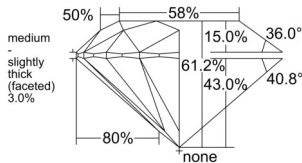

GIA®

FACSIMILE

GIA REPORT 2554165779

Verify this report at GIA.edu

GIA NATURAL DIAMOND DOSSIER®

May 08, 2026
GIA Report Number 2554165779
Shape and Cutting Style ..... Round Brilliant
Measurements ..... 5.72 - 5.75 x 3.51 mm

GRADING RESULTS

Carat Weight ..... 0.71 carat
Color Grade ..... H
Clarity Grade VS1
Cut Grade ..... Excellent

ADDITIONAL GRADING INFORMATION

Polish ..... Excellent
Symmetry ..... Excellent
Fluorescence ..... Strong Blue
Clarity Characteristics ..... Cloud, Pinpoint
Inscription(s): GIA 2554165779

PROPORTIONS

GRADING SCALES

GIA COLOR SCALE

COLORLESS	D
	E
	F
	G
	H
	I
	J
NEAR COLORLESS	K
	L
	M
	N
	O
	P
	Q
	R
	S
	T
	U
	V
	W
	X
	Y
LIGHT	Z

GIA CLARITY SCALE

FLAWLESS	INTERNAL FLAWLESS	
		FLAWLESS
VERY VERY SLIGHTLY INCLUDED	VVS₁	
	VVS₂	
VERY SLIGHTLY INCLUDED	VS₁	
	VS₂	
SLIGHTLY INCLUDED	SI₁	
	SI₂	
INCLUDED	I₁	
	I₂	
	I₃	

GIA CUT SCALE

EXCELLENT
VERY GOOD
GOOD
FAIR
POOR