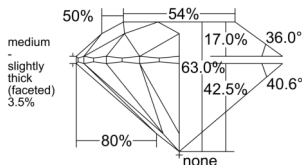

GIA®

FACSIMILE

GIA REPORT 2554166827

Verify this report at GIA.edu

GIA NATURAL DIAMOND DOSSIER®

May 08, 2026
GIA Report Number 2554166827
Shape and Cutting Style ..... Round Brilliant
Measurements ..... 4.96 - 4.99 x 3.13 mm

GRADING RESULTS

Carat Weight ..... 0.47 carat
Color Grade ..... E
Clarity Grade VS1
Cut Grade ..... Excellent

ADDITIONAL GRADING INFORMATION

Polish ..... Excellent
Symmetry ..... Excellent
Fluorescence ..... Medium Blue
Clarity Characteristics ..... Crystal, Cloud
Inscription(s): GIA 2554166827

PROPORTIONS

GRADING SCALES

GIA COLOR SCALE

COLOURLESS	D
	E
	F
	G
	H
	I
NEAR COLOURLESS	J
	K
	L
FAIN	M
	N
	O
	P
	Q
VERY LIGHT	R
	S
	T
	U
	V
	W
	X
	Y
LIGHT	Z

GIA CLARITY SCALE

VERY VERY SLIGHTLY INCLUDED	FLAWLESS
	INTERNALLY FLAWLESS
VERY SLIGHTLY INCLUDED	VVS₁
	VVS₂
SLIGHTLY INCLUDED	VS₁
	VS₂
INCLUDED	SI₁
	SI₂
	I₁
	I₂
	I₃

GIA CUT SCALE

EXCELLENT
VERY GOOD
GOOD
FAIR
POOR