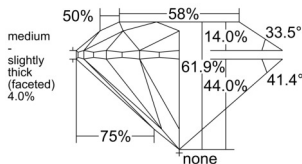

GIA®

FACSIMILE

GIA NATURAL DIAMOND DOSSIER®

May 05, 2026
GIA Report Number 2554176769
Shape and Cutting Style ..... Round Brilliant
Measurements ..... 5.08 - 5.11 x 3.15 mm

GRADING RESULTS

Carat Weight ..... 0.50 carat
Color Grade ..... E
Clarity Grade S11
Cut Grade ..... Excellent

ADDITIONAL GRADING INFORMATION

Polish ..... Excellent
Symmetry ..... Excellent
Fluorescence ..... Strong Blue
Clarity Characteristics ..... Crystal
Inscription(s): GIA 2554176769

GIA REPORT 2554176769

Verify this report at GIA.edu

PROPORTIONS

Profile to actual proportions

GRADING SCALES

GIA COLOR SCALE

COLORESS	D
	E
	F
	G
	H
	I
	J
NEAR COLORESS	K
	L
FANIT	M
	N
	O
	P
VERY LIGHT	Q
	R
	S
	T
	U
	V
	W
	X
	Y
LIGHT	Z

GIA CLARITY SCALE

FLAWLESS	INTERNAL FLAWLESS	
		FLAWLESS
VERY VERY SLIGHTLY INCLUDED	VVS₁	
	VVS₂	
VERY SLIGHTLY INCLUDED	VS₁	
	VS₂	
SLIGHTLY INCLUDED	SI₁	
	SI₂	
INCLUDED	I₁	
	I₂	
	I₃	

GIA CUT SCALE

EXCELLENT
VERY GOOD
GOOD
FAIR
POOR