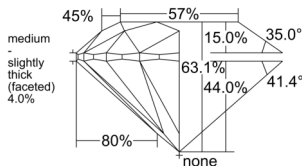

GIA®

FACSIMILE

GIA REPORT 2554177191

Verify this report at GIA.edu

GIA NATURAL DIAMOND DOSSIER®

May 04, 2026
GIA Report Number 2554177191
Shape and Cutting Style ..... Round Brilliant
Measurements ..... 4.67 - 4.71 x 2.96 mm

GRADING RESULTS

Carat Weight ..... 0.40 carat
Color Grade I
Clarity Grade VS2
Cut Grade ..... Excellent

ADDITIONAL GRADING INFORMATION

Polish ..... Excellent
Symmetry ..... Excellent
Fluorescence ..... None
Clarity Characteristics ..... Crystal
Inscription(s): GIA 2554177191

PROPORTIONS

Profile to actual proportions

GRADING SCALES

GIA COLOR SCALE	GIA CLARITY SCALE	GIA CUT SCALE	
D	FLAWLESS	EXCELLENT	
E	INTERNALLY FLAWLESS		
F		VVS₁	VERY GOOD
G	VVS₂		
H	VS₁	GOOD	
I	VS₂		
J	SI₁	FAIR	
K	SI₂		
L	I₁	POOR	
M	I₂		
N	I₃		
O			
P			
Q			
R			
S			
T			
U			
V			
W			
X			
Y			
Z