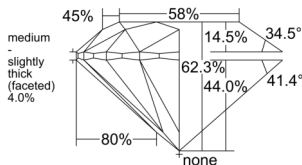

GIA®

FACSIMILE

GIA REPORT 2554185911

Verify this report at GIA.edu

GIA NATURAL DIAMOND DOSSIER®

May 06, 2026
GIA Report Number 2554185911
Shape and Cutting Style ..... Round Brilliant
Measurements ..... 4.34 - 4.37 x 2.72 mm

GRADING RESULTS

Carat Weight ..... 0.31 carat
Color Grade ..... F
Clarity Grade VVS2
Cut Grade ..... Excellent

ADDITIONAL GRADING INFORMATION

Polish ..... Excellent
Symmetry ..... Excellent
Fluorescence ..... None
Clarity Characteristics ..... Cloud, Pinpoint
Inscription(s): GIA 2554185911

PROPORTIONS

GRADING SCALES

GIA COLOR SCALE	GIA CLARITY SCALE	GIA CUT SCALE	
D	FLAWLESS	EXCELLENT	
E	INTERNALLY FLAWLESS		
F		VVS₁	VERY GOOD
G	VVS₂		
H	VS₁	GOOD	
I	VS₂		
J	SI₁	FAIR	
K	SI₂		
L	I₁	POOR	
M	I₂		
N	I₃		
O			
P			
Q			
R			
S			
T			
U			
V			
W			
X			
Y			
Z