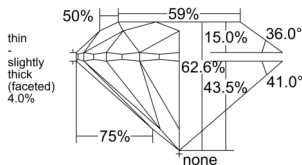

GIA®

FACSIMILE

GIA REPORT 2554187491

Verify this report at GIA.edu

GIA NATURAL DIAMOND DOSSIER®

May 27, 2026
GIA Report Number 2554187491
Shape and Cutting Style ..... Round Brilliant
Measurements ..... 4.61 - 4.65 x 2.90 mm

GRADING RESULTS

Carat Weight ..... 0.39 carat
Color Grade ..... F
Clarity Grade VS1
Cut Grade ..... Excellent

ADDITIONAL GRADING INFORMATION

Polish ..... Excellent
Symmetry ..... Excellent
Fluorescence ..... None
Clarity Characteristics..... Cloud, Feather, Pinpoint, Indented
Natural

Inscription(s): GIA 2554187491

PROPORTIONS

Profile to actual proportions