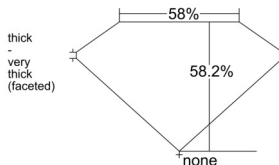

GIA®

FACSIMILE

GIA REPORT 2554197767

Verify this report at GIA.edu

GIA NATURAL DIAMOND DOSSIER®

May 07, 2026
GIA Report Number 2554197767
Shape and Cutting Style ..... Heart Brilliant
Measurements ..... 5.09 x 5.85 x 3.40 mm

GRADING RESULTS

Carat Weight ..... 0.60 carat
Color Grade I
Clarity Grade VS1

ADDITIONAL GRADING INFORMATION

Polish ..... Excellent
Symmetry ..... Excellent
Fluorescence ..... None
Clarity Characteristics..... Cloud, Feather, Needle, Pinpoint
Inscription(s): GIA 2554197767

PROPORTIONS

Profile not to actual proportions

GRADING SCALES

GIA COLOR SCALE		GIA CLARITY SCALE			
COLORLESS	D	VERY VERY SLIGHTLY INCLUDED	FLAWLESS		
	E		INTERNALLY FLAWLESS		
	F	VERY SLIGHTLY INCLUDED	VVS₁		
	G		VVS₂		
	H		VS₁		
	NEAR COLORLESS	I	SLIGHTLY INCLUDED	VS₂	
		J		SI₁	
		FAINT	K	INCLUDED	SI₂
			L		I₁
			M		I₂
VERT LIGHT	N	LIGHT	I₃		
	O				
	P				
	Q				
	R