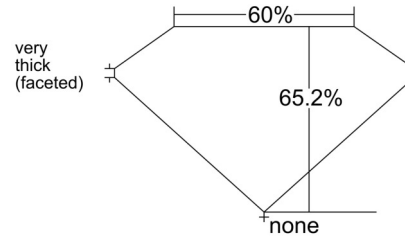

PROPORTIONS

Profile not to actual proportions