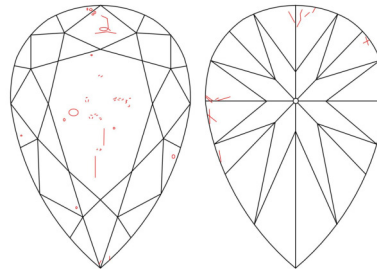

GIA NATURAL DIAMOND GRADING REPORT

May 08, 2026
GIA Report Number 2554200732
Shape and Cutting Style Pear Brilliant
Measurements 8.86 x 5.72 x 3.73 mm

GRADING RESULTS

Carat Weight 1.20 carat
Color Grade F
Clarity Grade SI2

ADDITIONAL GRADING INFORMATION

Polish Excellent
Symmetry Excellent
Fluorescence Faint
Inscription(s): GIA 2554200732

Comments: Additional clouds are not shown. Pinpoints are not shown.

PROPORTIONS

Profile not to actual proportions

CLARITY CHARACTERISTICS

KEY TO SYMBOLS*

- Crystal
- Feather
- ⊗ Cloud

* Red symbols denote internal characteristics (inclusions). Green or black symbols denote external characteristics (blemishes). Diagram is an approximate representation of the diamond, and symbols shown indicate type, position, and approximate size of clarity characteristics. All clarity characteristics may not be shown. Details of finish are not shown.