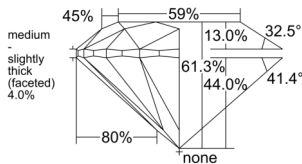

GIA®

FACSIMILE

GIA REPORT 2554203259

Verify this report at GIA.edu

GIA NATURAL DIAMOND DOSSIER®

May 09, 2026
GIA Report Number 2554203259
Shape and Cutting Style ..... Round Brilliant
Measurements ..... 4.77 - 4.78 x 2.93 mm

GRADING RESULTS

Carat Weight ..... 0.41 carat
Color Grade ..... K
Clarity Grade S11
Cut Grade ..... Excellent

ADDITIONAL GRADING INFORMATION

Polish ..... Excellent
Symmetry ..... Excellent
Fluorescence ..... None
Clarity Characteristics ..... Feather
Inscription(s): GIA 2554203259

PROPORTIONS

Profile to actual proportions

GRADING SCALES

GIA COLOR SCALE	GIA CLARITY SCALE	GIA CUT SCALE	
D	FLAWLESS	EXCELLENT	
E	INTERNALLY FLAWLESS		
F		VVS₁	VERY GOOD
G	VVS₂		
H	VS₁	GOOD	
I	VS₂		
J	S1₁	FAIR	
K	S1₂		
L	I₁	POOR	
M	I₂		
N	I₃		
O			
P			
Q			
R			
S			
T			
U			
V			
W			
X			
Y			
Z