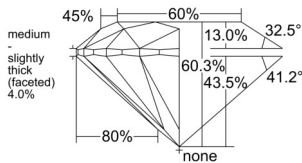

GIA®

FACSIMILE

GIA REPORT 2554203685

Verify this report at GIA.edu

GIA NATURAL DIAMOND DOSSIER®

May 09, 2026
GIA Report Number 2554203685
Shape and Cutting Style ..... Round Brilliant
Measurements ..... 4.87 - 4.89 x 2.94 mm

GRADING RESULTS

Carat Weight ..... 0.43 carat
Color Grade ..... J
Clarity Grade S11
Cut Grade ..... Excellent

ADDITIONAL GRADING INFORMATION

Polish ..... Excellent
Symmetry ..... Excellent
Fluorescence ..... None
Clarity Characteristics ..... Crystal, Cloud
Inscription(s): GIA 2554203685

PROPORTIONS

Profile to actual proportions

GRADING SCALES

GIA COLOR SCALE	GIA CLARITY SCALE	GIA CUT SCALE	
D	FLAWLESS	EXCELLENT	
E	INTERNALLY FLAWLESS		
F		VVS₁	VERY GOOD
G	VVS₂		
H	VS₁	GOOD	
I	VS₂		
J	S1₁	FAIR	
K	S1₂		
L	I₁	POOR	
M	I₂		
N	I₃		
O			
P			
Q			
R			
S			
T			
U			
V			
W			
X			
Y			
Z